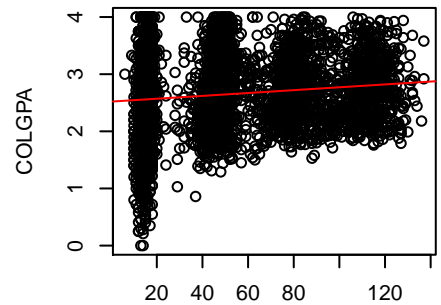

**R2=0.0083**

ATHLETE

**R2=0.0177**

WHITE

**R2=0.0115**

FEMALE

**R2=8e-04**

HSIZE

**R2=0.1125**

HSRANK

**R2=0.1836**

HSPERC

**R2=0.0181**

TOTHR

**R2=0.167**

SAT