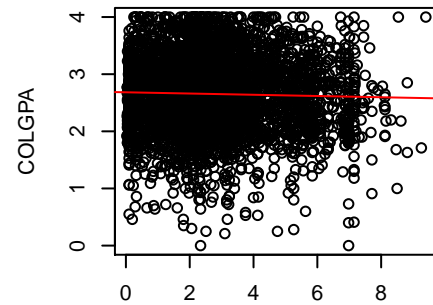

**R2=0.0083**

ATHLETE

**R2=0.0177**

WHITE

**R2=0.0115**

FEMALE

**R2=8e-04**

HSIZE