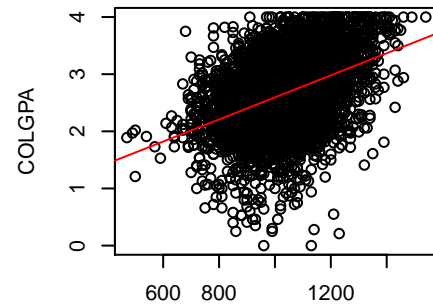

**R2=0.0083**

ATHLETE

**R2=0.0177**

WHITE

**R2=0.0115**

FEMALE

**R2=8e-04**

HSIZE

**R2=0.1125**

HSRANK

**R2=0.1836**

HSPERC

**R2=0.0181**

TOTHR

**R2=0.167**

SAT