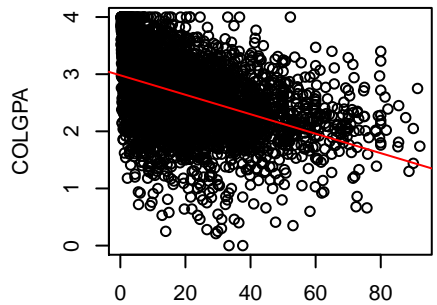

HSRANK

R2=0.1836