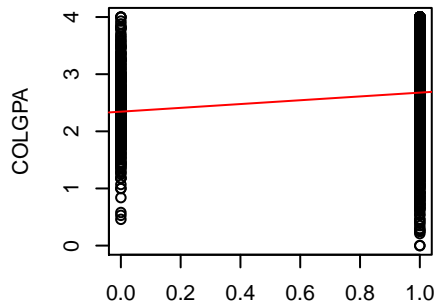

**R2=0.0083**

ATHLETE

**R2=0.0177**

WHITE

**R2=0.0115**

FEMALE

**R2=8e-04**

HSIZE