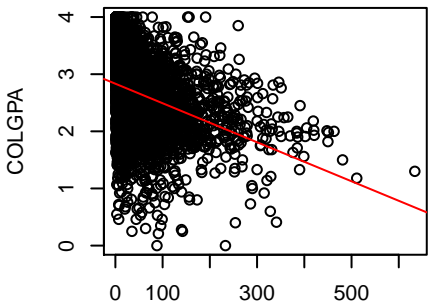

HSIZE

R2=0.1125